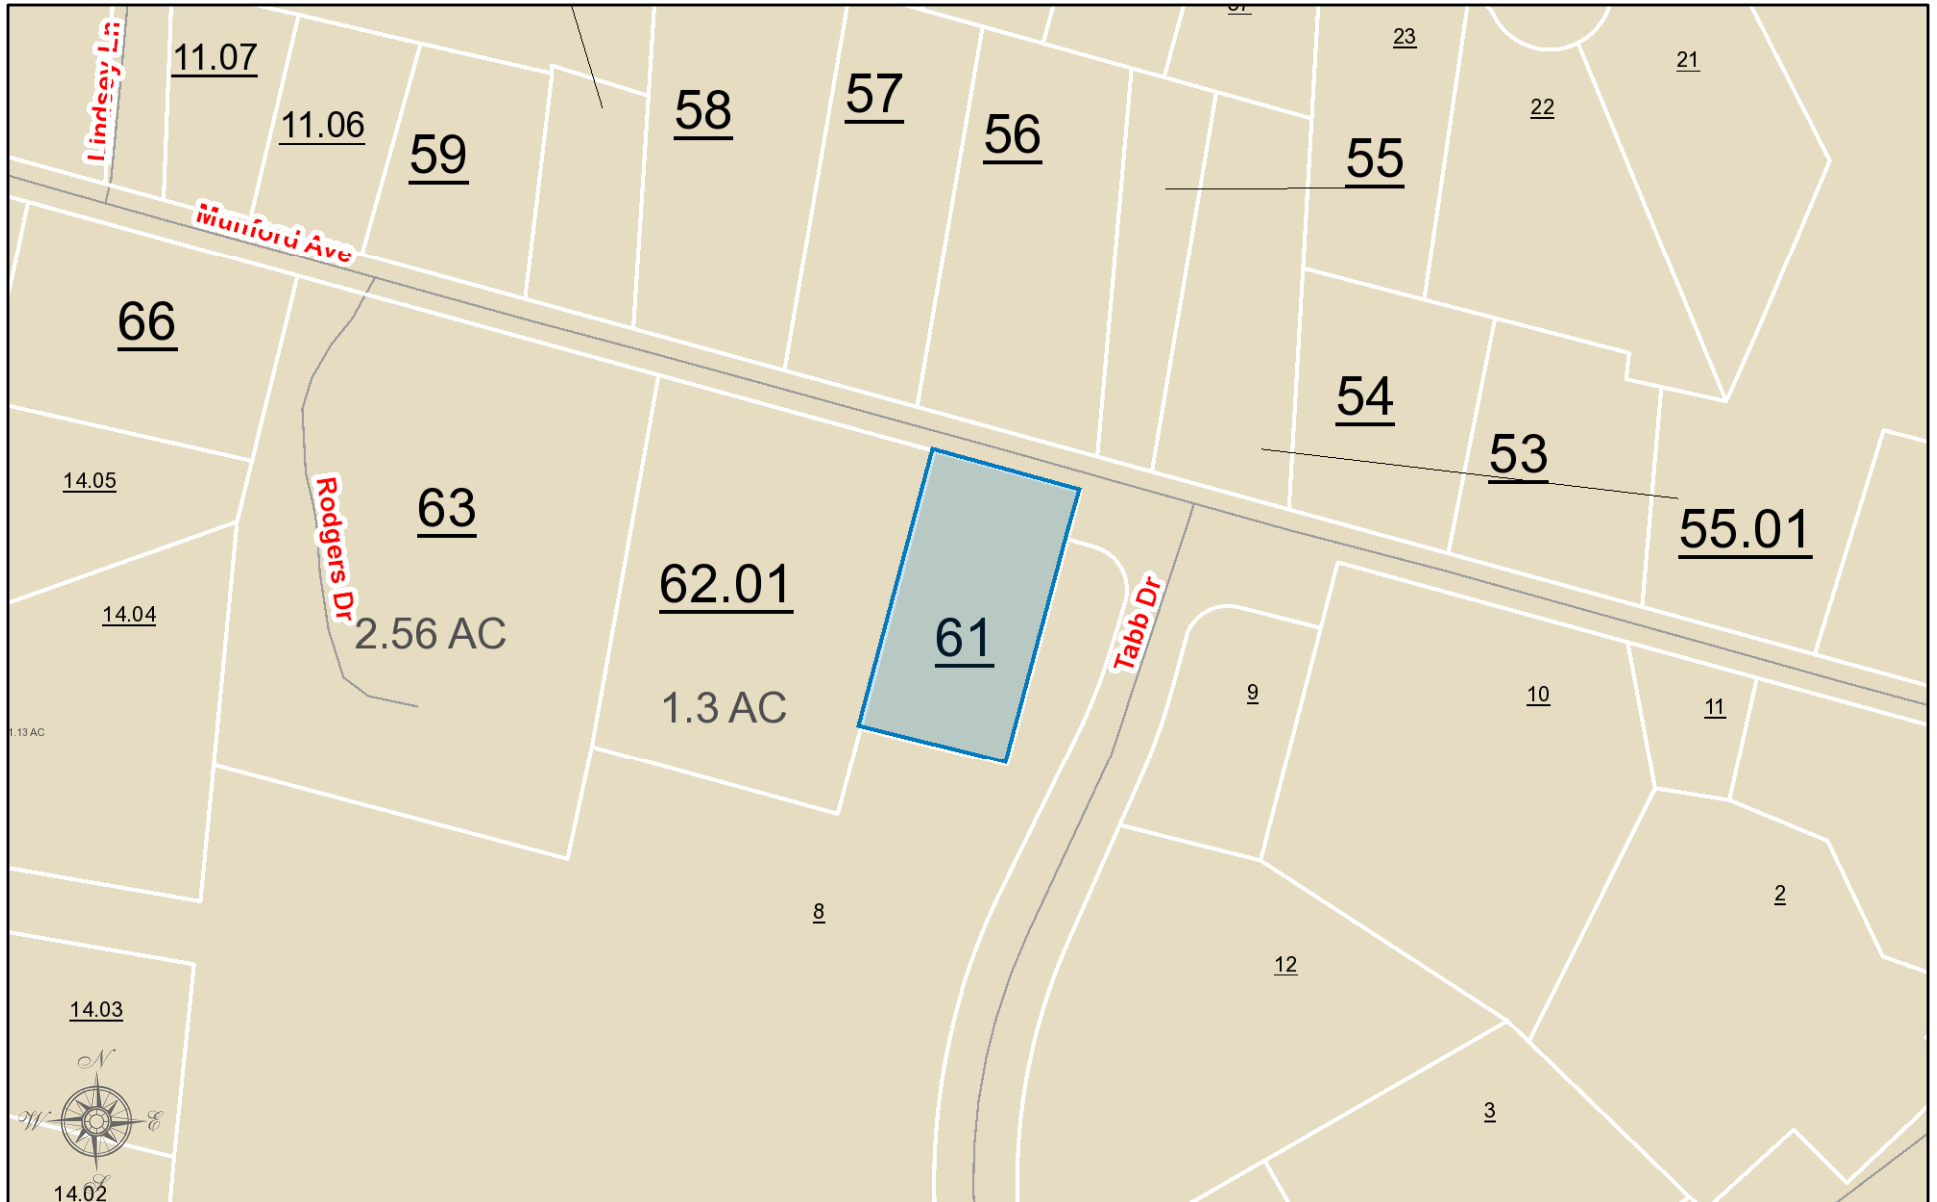

.80 AC Commerical Property - Munford Avenue/Tabb Drive, Munford

**TIPTON COUNTY, TENNESSEE**

DISCLAIMER: THIS MAP IS FOR PROPERTY TAX ASSESSMENT PURPOSES ONLY. IT WAS CONSTRUCTED FROM PROPERTY INFORMATION RECORDED IN THE OFFICE OF THE REGISTER OF DEEDS AND IS NOT CONCLUSIVE AS TO LOCATION OF PROPERTY OR LEGAL OWNERSHIP.

MAP DATE: January 10, 2019