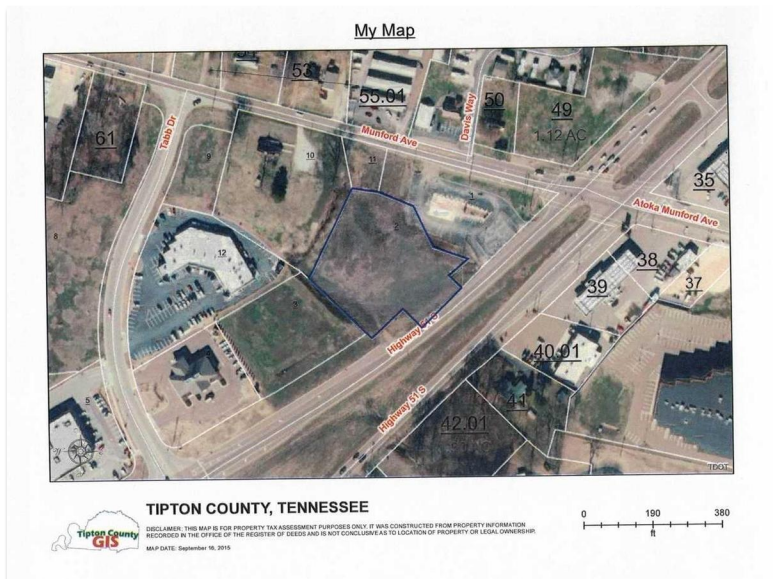

Prime Commercial Property

Property Information

Located next to O'Reilly's and behind JT's Restaurant.

**11455 HWY 51 RD S
Munford, TN 38058**

\$325,000

Description

Commercial vacant lot in the middle of everything* South Tipton County on Hwy 51 at "Crosstown" (locals say)! Surrounded by banks, small office building, restaurants, and gas stations* Extremely high traveled area* 1.29 acres with plenty of road frontage* Call with any questions or to obtain copy of plat.