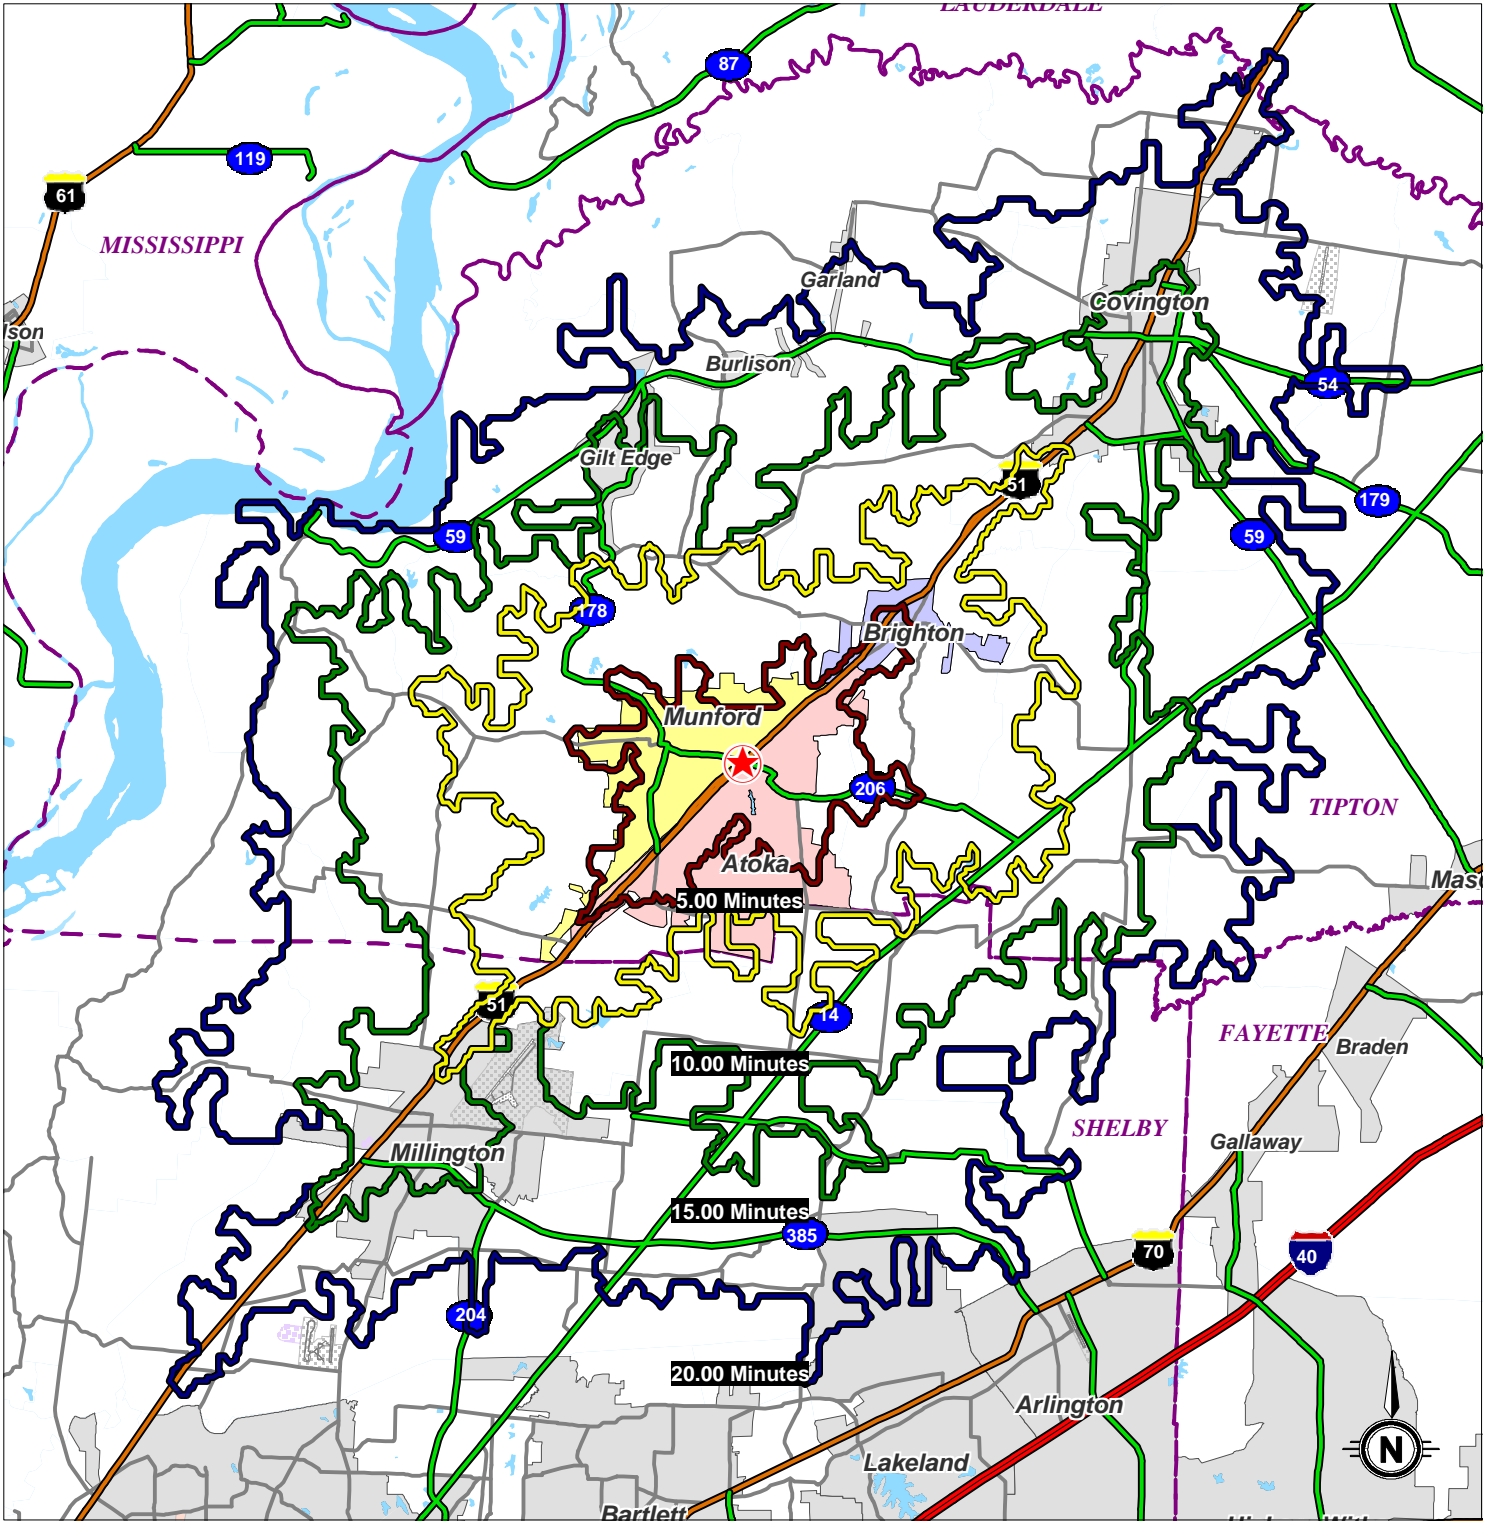

Lat: 35.4644 Lon: -89.7998 Zoom: 30.79 mi Logos are for identification purposes only and may be trademarks of their respective companies.

©2009, The Shopping Center Group, LLC (615) 259-0200. All Rights Reserved.

**Highway 51 & Munford Atoka Ave.**  
**DRIVE TIMES**  
**South Tipton County, Tennessee**

Prepared For

South Tipton County  
Chamber of Commerce

October 2009

**The Shopping Center Group®**

RETAIL REAL ESTATE SPECIALISTS™

A MEMBER OF  
**CHAINLINKS**  
RETAIL ADVISORS

This map was produced using data from private and government sources deemed to be reliable. The information herein is provided without representation or warranty.