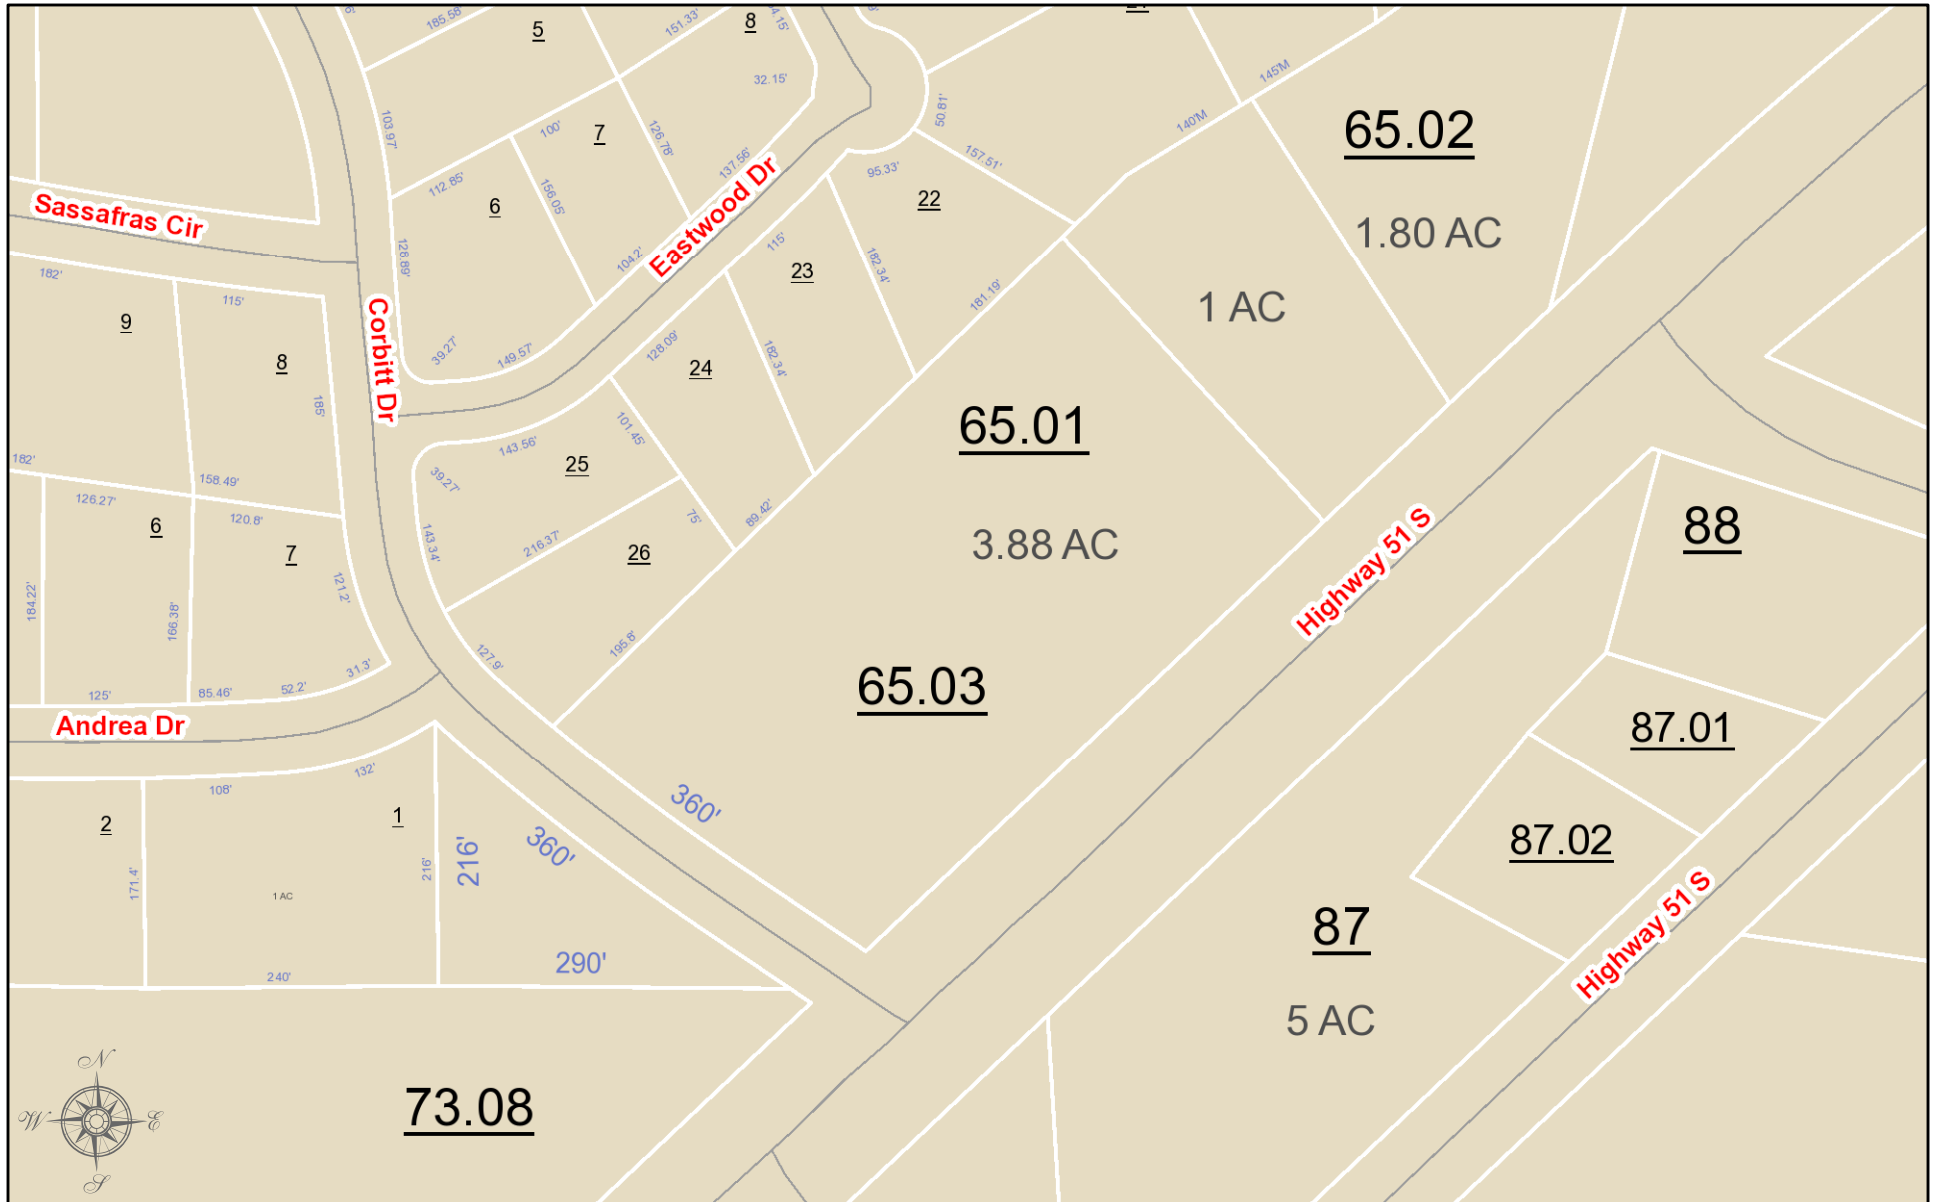

Corbitt Dr/Hwy 51 S, Munford: 3.88 AC, \$274,900 - Wally Sisk Crye-Leike, 901233-3107

TIPTON COUNTY, TENNESSEE

DISCLAIMER: THIS MAP IS FOR PROPERTY TAX ASSESSMENT PURPOSES ONLY. IT WAS CONSTRUCTED FROM PROPERTY INFORMATION RECORDED IN THE OFFICE OF THE REGISTER OF DEEDS AND IS NOT CONCLUSIVE AS TO LOCATION OF PROPERTY OR LEGAL OWNERSHIP.

MAP DATE: January 18, 2019